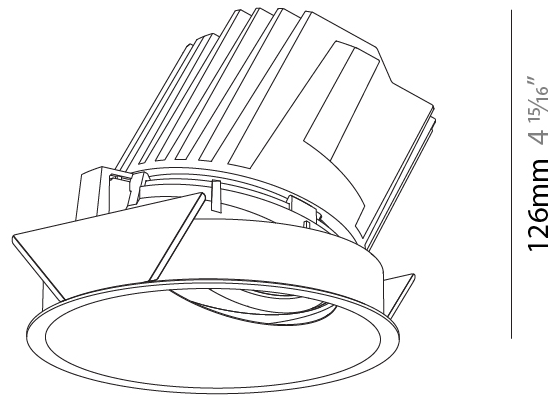

OPTICAL

Reflector°: 10
 Adjustability: Fixed

RATINGS AND CERTIFICATIONS

Certified By: Certified for North American Standards
 IP rating: IP20

126mm 4 15/16"

Ø 125mm 4 15/16"

Ø 139mm 5 1/2"

BIONIQ ROUND WALLWASH RECESSED