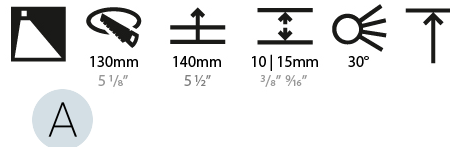

OPTICAL

Reflector°: 10
 Adjustability: Fixed

RATINGS AND CERTIFICATIONS

Certified By: Certified for North American Standards
 IP rating: IP20

126mm 4 15/16"

Ø 125mm 4 15/16"

Ø 139mm 5 1/2"

BIONIQ ROUND WALLWASH RECESSED